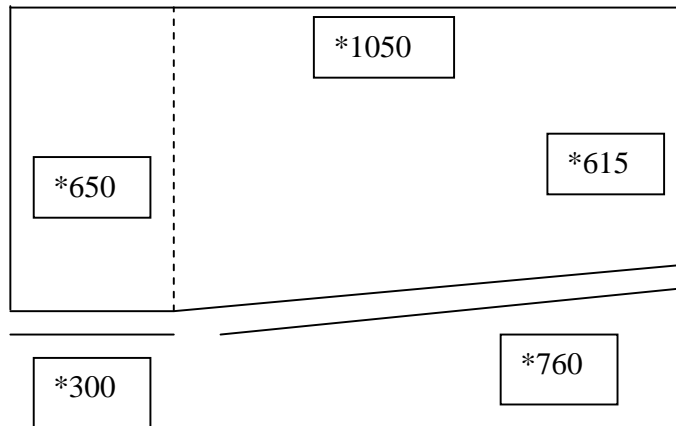

# MURRAY VALLEY MOTOR HOMES SHOWER UNIT

\*INTERNAL MEASUREMENTS

Height from  
1650 – 1850  
Outside  
Measurement