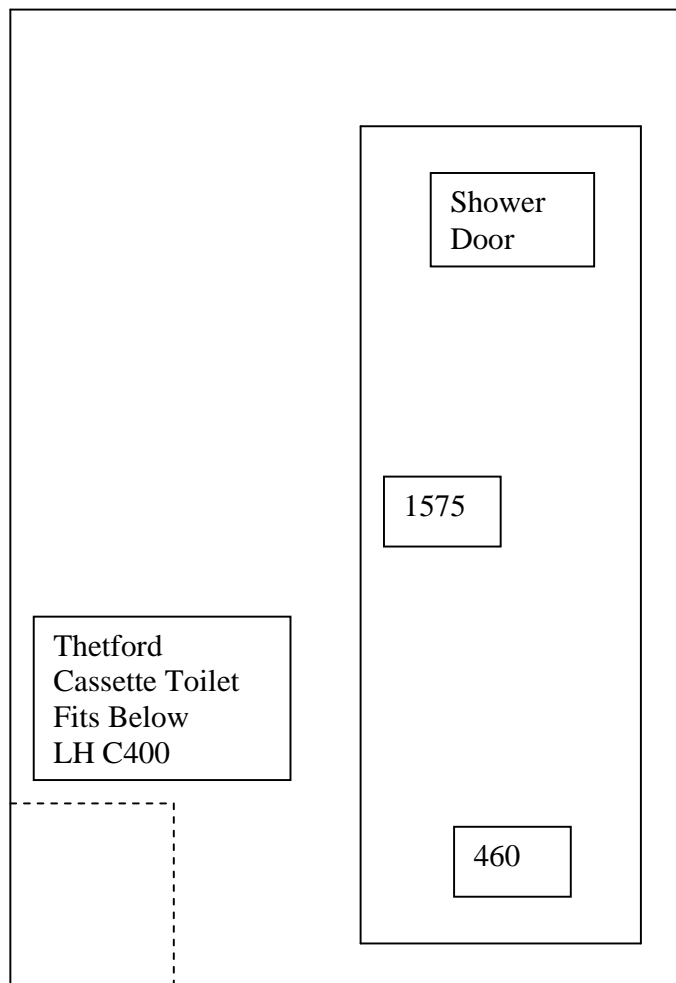

# MURRAY VALLEY MOTOR HOMES SHOWER UNIT

\*INTERNAL MEASUREMENTS

Height from  
1650 – 1850  
Outside  
Measurement